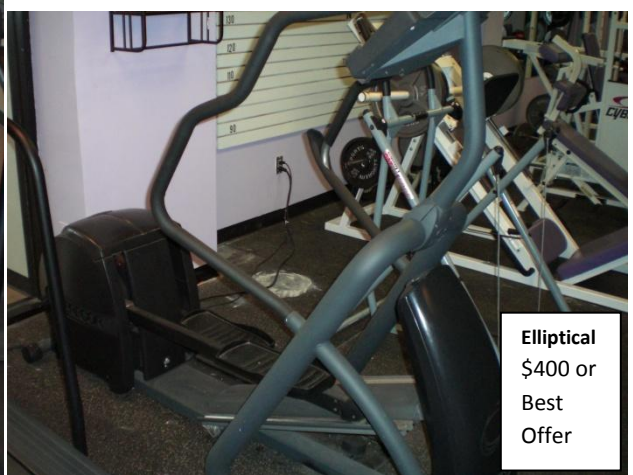

Space City Ice Station Fitness Equipment for Sale

**Assisted
Dip/Pull
Up
Station**
\$850 or
Best
Offer

**Chest
Press**
\$300 or
Best
Offer

Pec Press
\$600 or
Best Offer

**LatPull
Down**
\$400 or
Best
Offer

**Leg
Curl**
\$500 or
Best

Space City Ice Station Fitness Equipment for Sale

Leg Extension
\$500 or Best Offer

Leg Press
\$800 or Best Offer

Bike
\$300 or Best Offer

Bike
\$200 or Best Offer

Elliptical
\$400 or Best Offer