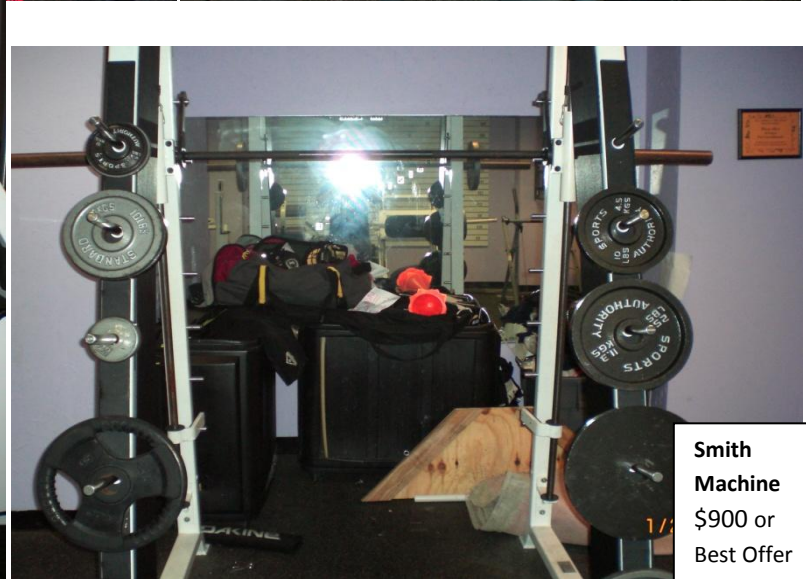

Space City Ice Station Fitness Equipment for Sale

**Assisted
Dip/Pull
Up
Station**
\$850 or
Best
Offer

**Chest
Press**
\$300 or
Best
Offer

Pec Press
\$600 or
Best Offer

**LatPull
Down**
\$400 or
Best
Offer

**Leg
Curl**
\$500 or
Best

Space City Ice Station Fitness Equipment for Sale

Leg Extension
\$500 or Best Offer

Leg Press
\$800 or Best Offer

Bike
\$300 or Best Offer

Bike
\$200 or Best Offer

Elliptical
\$400 or Best Offer

Seated Row
\$600 or Best Offer

Smith Machine
\$900 or Best Offer

Please contact Jackie King at 281-486-7979, EXT 107 or via email at Jackie@spacecityice.com