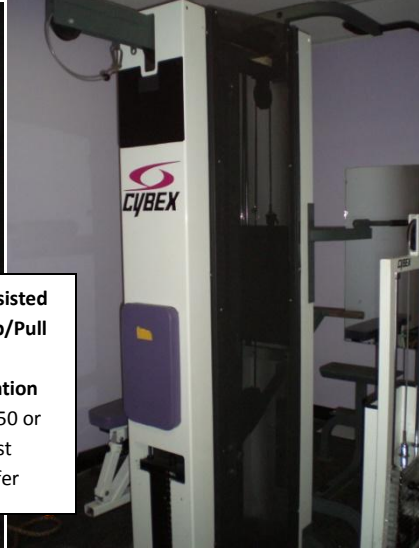

Space City Ice Station Fitness Equipment for Sale

**Assisted
Dip/Pull
Up
Station**
\$850 or
Best
Offer

**Chest
Press**
\$300 or
Best
Offer

Pec Press
\$600 or
Best Offer

**LatPull
Down**
\$400 or
Best
Offer

**Leg
Curl**
\$500 or
Best

Space City Ice Station Fitness Equipment for Sale

Leg Extension
\$500 or Best Offer

Leg Press
\$800 or Best Offer

Bike
\$300 or Best Offer

Bike
\$200 or Best Offer

Elliptical
\$400 or Best Offer